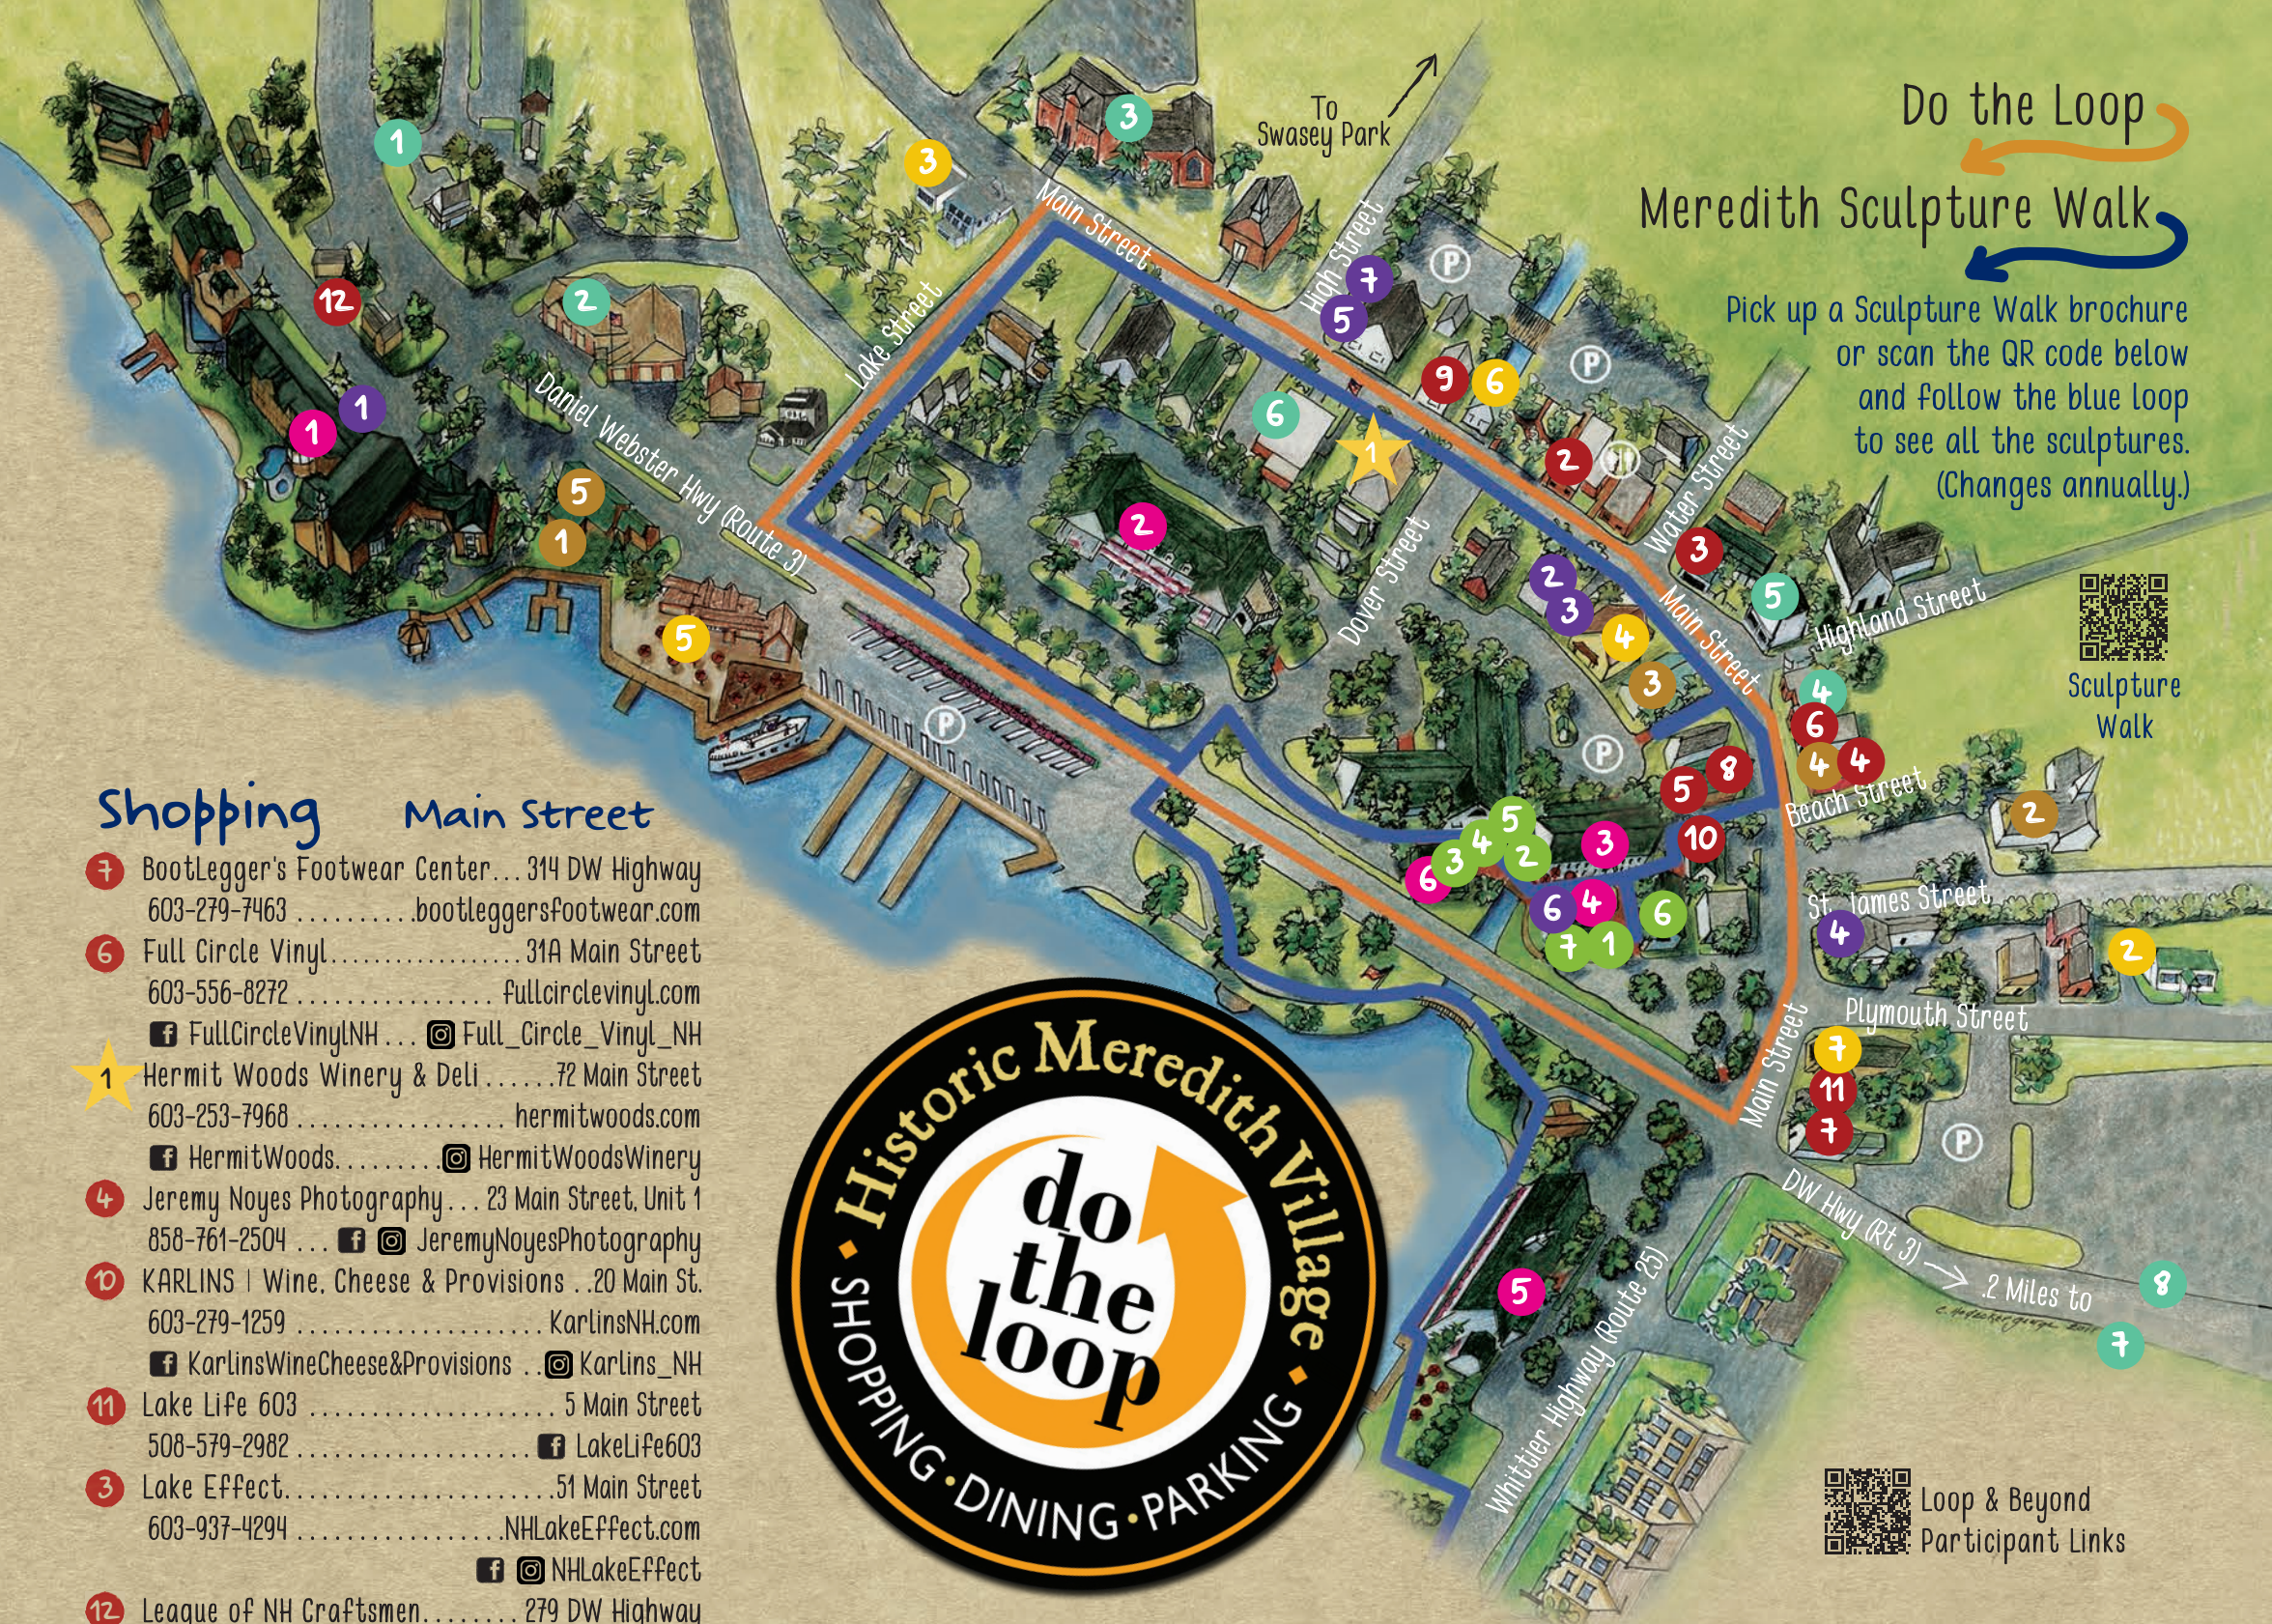

Continue Exploring Beyond the Loop!

Dining

104 Diner 752 NH-104, New Hampton
603-744-0120 thecman.com/route-104-diner
Ain't nothin' finer than a '50s diner!

Hart's Turkey Farm 233 DW Highway
603-279-6212 hartsturkeyfarm.com

MEREDITH STREET DANCES

JUNE 28 | SEPTEMBER 9 | 6:00 - 9:30 PM

Come one, come all and dance the night away right on Meredith's Main Street. This is a free, family-friendly event featuring a live band, food trucks, and more.

SCARECROW STROLL

OCTOBER 1-31

This business contest has become a beloved fall tradition with Meredith families and visitors alike. We love when these delightfully creative, imaginative and seasonally appealing scarecrows arrive in town. Find an interactive map on the GMP website starting October 1, and cast your ballot at one of our outdoor ballot boxes by October 31.

2024-2025

Do the Loop Meredith Sculpture Walk

Pick up a Sculpture Walk brochure or scan the QR code below and follow the blue loop to see all the sculptures. (Changes annually.)

Sculpture Walk

Loop & Beyond Participant Links